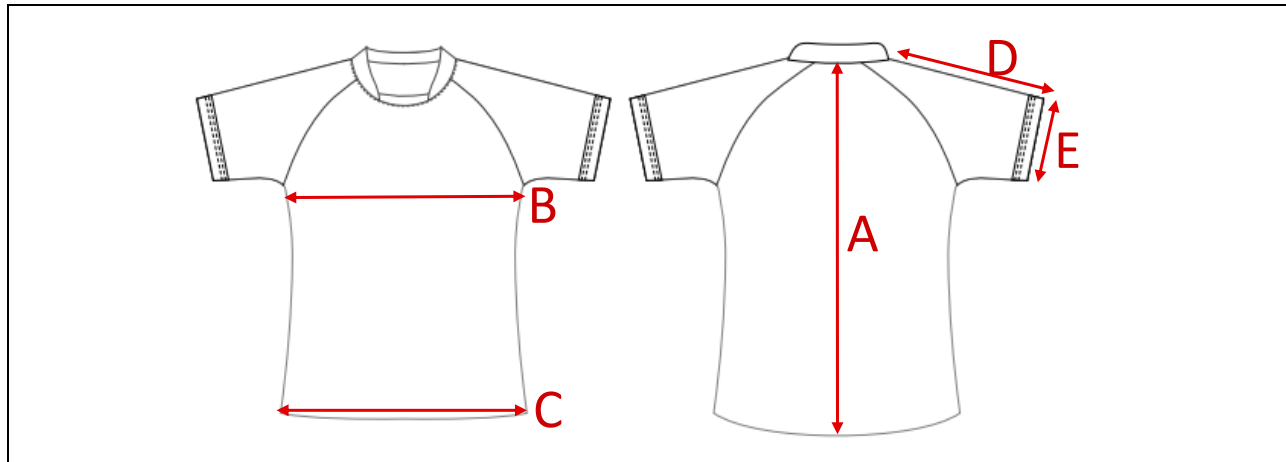

## LOOSE FIT RUGBY JERSEY

Adult Size (Unit: cm)		XS	S	M	L	XL	2XL	3XL	4XL	5XL	6XL
Center Back Length	A	66	68.5	71	73.5	76	78.5	81	83.5	86	88.5
1/2 Chest	B	48.5	51	53.5	56	58.5	61	63.5	66	68.5	71
1/2 Bottom	C	48.5	51	53.5	56	58.5	61	63.5	66	68.5	71
Sleeve Length	D	36	37	37.5	38	38.5	39	39.5	40	40.5	41
Sleeve Cuff 1/2	E	17	18	19	20	21	22	23	24	25	26

Kids Size (Unit: cm)		Y3XS	Y2XS	YXS	YS	YM	YL	YXL
Center Back Length	A	46	48.5	51	53.5	56	58.5	61
1/2 Chest	B	33	35.5	38	40.5	43	45.5	48
1/2 Bottom	C	33	35.5	38	40.5	43	45.5	48
Sleeve Length	D	21.5	23	24	25.5	26.5	28	29
Sleeve Cuff 1/2	E	11.5	12	12.5	13	15.5	16.5	16.5