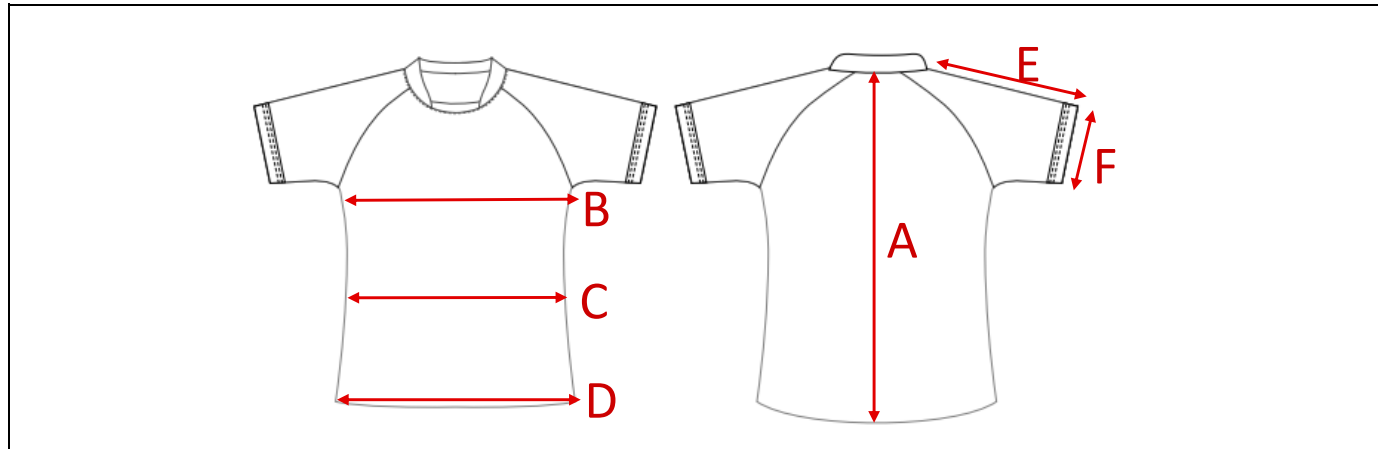

TIGHT FIT RUGBY JERSEY

Adult Size (Unit: cm)		XS	S	M	L	XL	2XL	3XL	4XL	5XL	6XL
Center Back Length	A	66	68.5	71	73.5	76	78.5	81	83.5	86	88.5
1/2 Chest	B	48.5	51	53.5	56	58.5	61	63.5	66	68.5	71
1/2 Waist	C	39.5	42	44.5	47	49.5	52	54.5	57	59.5	62
1/2 Bottom	D	47	49.5	52	54.5	57	59.5	62	64.5	67	69.5
Sleeve Length	E	36	37	37.5	38	38.5	39	39.5	40	40.5	41
Sleeve Cuff 1/2	F	15.5	16.5	17	17.5	18	18.5	19	19.5	20	20.5

Kids Size (Unit: cm)		Y3XS	Y2XS	YXS	YS	YM	YL	YXL
Center Back Length	A	46	48.5	51	53.5	56	58.5	61
1/2 Chest	B	33	35.5	38	40.5	43	45.5	48
1/2 Waist	C	25	27.5	30	32.5	35	37.5	40
1/2 Bottom	D	33	35.5	38	40.5	43	45.5	48
Sleeve Length	E	21.5	23	24	25.5	26.5	28	29
Sleeve Cuff 1/2	F	10	10.5	11	11.5	12	13	13.5