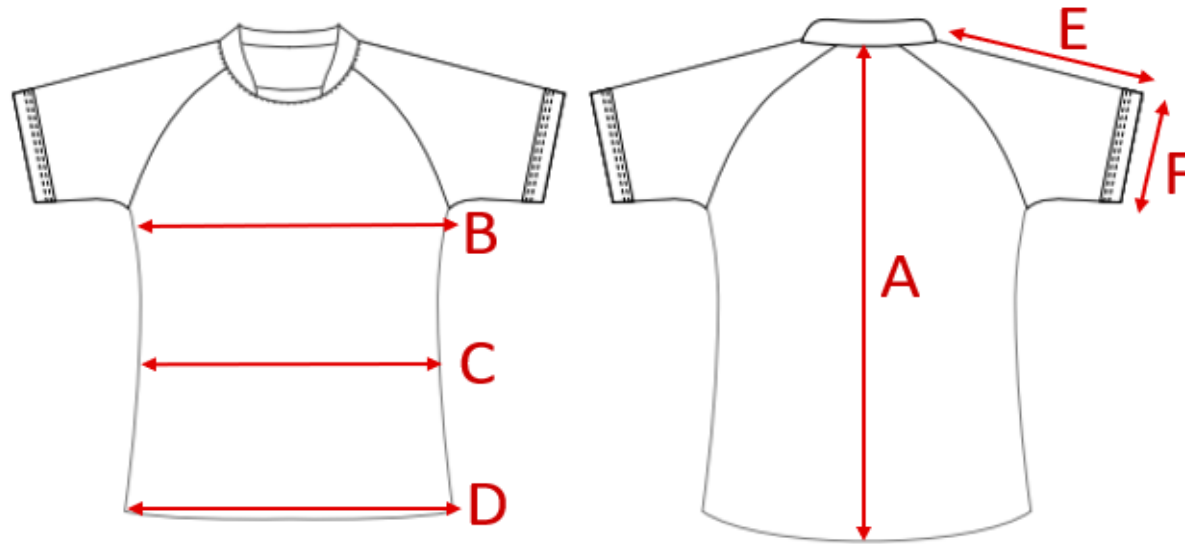

WOMEN RUGBY JERSEY

Women Size (Unit: cm)		XS	S	M	L	XL	2XL	3XL	4XL	5XL	6XL	7XL
Center Back Length	A	63.5	66	68.5	71	73.5	76	78.5	81	83.5	86	88.5
1/2 Chest	B	46	48.5	51	53.5	56	58.5	61	63.5	66	68.5	71
1/2 Waist	C	37	39.5	42	44.5	47	49.5	52	54.5	57	59.5	62
1/2 Bottom	D	44.5	47	49.5	52	54.5	57	59.5	62	64.5	67	69.5
Sleeve Length	E	35	36	37	37.5	38	38.5	39	39.5	40	40.5	41
Sleeve Cuff 1/2	F	14.5	15.5	16.5	17	17.5	18	18.5	19	19.5	20	20.5